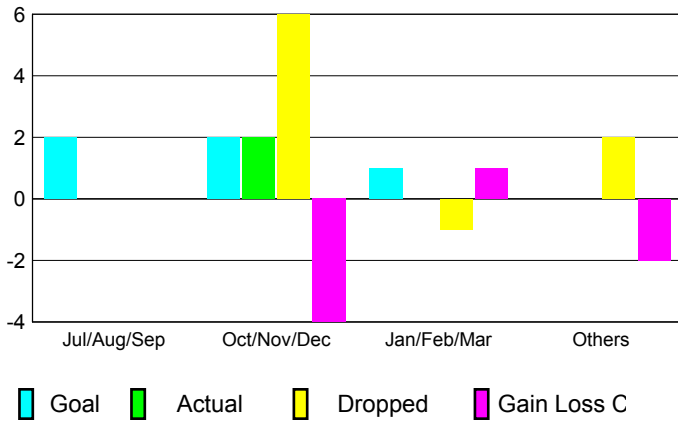

2012-2013 GMT Reports for District (or Undistricted) **District 323 H1**

GMT: **KAMLESH JAIN**

Location: **INDIA**

GMT CA: **6**

CLUBS

Month	New Club Goal	Actual New Clubs	Actual Dropped Clubs	Gain/Loss of Clubs
2012-2013				
Jul/Aug/Sep	2	0	0	0
Oct/Nov/Dec	2	2	6	-4
Jan/Feb/Mar	1	0	-1	1
Apr/May/June	0	0	2	-2
Totals	5	2	7	-5

MEMBERSHIP

Month	Net Memb Goal	Actual New Memb	Actual Dropped Memb	Gain/Loss of Memb
2012-2013				
Jul/Aug/Sep	40	62	128	-66
Oct/Nov/Dec	60	118	166	-48
Jan/Feb/Mar	30	50	51	-1
Apr/May/June	10	103	189	-86
Totals	140	333	534	-201

Club Results 2012-2013

Goal, New, Dropped, Gain/Loss

Membership Results 2012-2013

Goal, New, Dropped, Gain/Loss

YTD Status Quo Clubs 2012-2013

Status Quo Clubs Compared to Status Quo Members

Gender Comparison 2012-2013