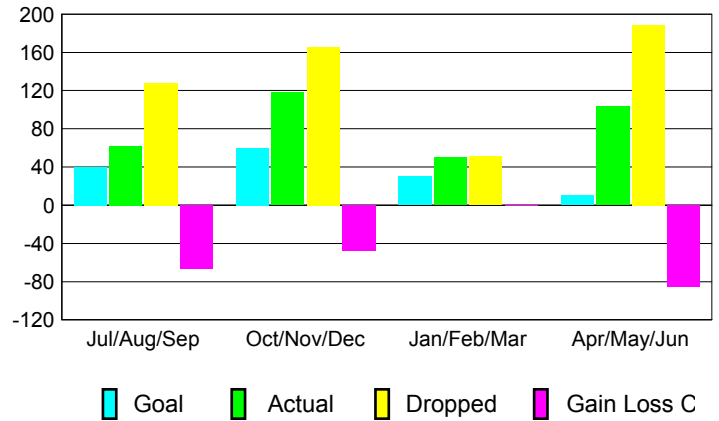

MEMBERSHIP

Month	Net Memb Goal	Actual New Memb	Actual Dropped Memb	Gain/Loss of Memb
2012-2013				
Jul/Aug/Sep	40	62	128	-66
Oct/Nov/Dec	60	118	166	-48
Jan/Feb/Mar	30	50	51	-1
Apr/May/June	10	103	189	-86
Totals	140	333	534	-201

Club Results 2012-2013

Goal, New, Dropped, Gain/Loss

Membership Results 2012-2013

Goal, New, Dropped, Gain/Loss

YTD Status Quo Clubs 2012-2013

Status Quo Clubs Compared to Status Quo Members

Gender Comparison 2012-2013